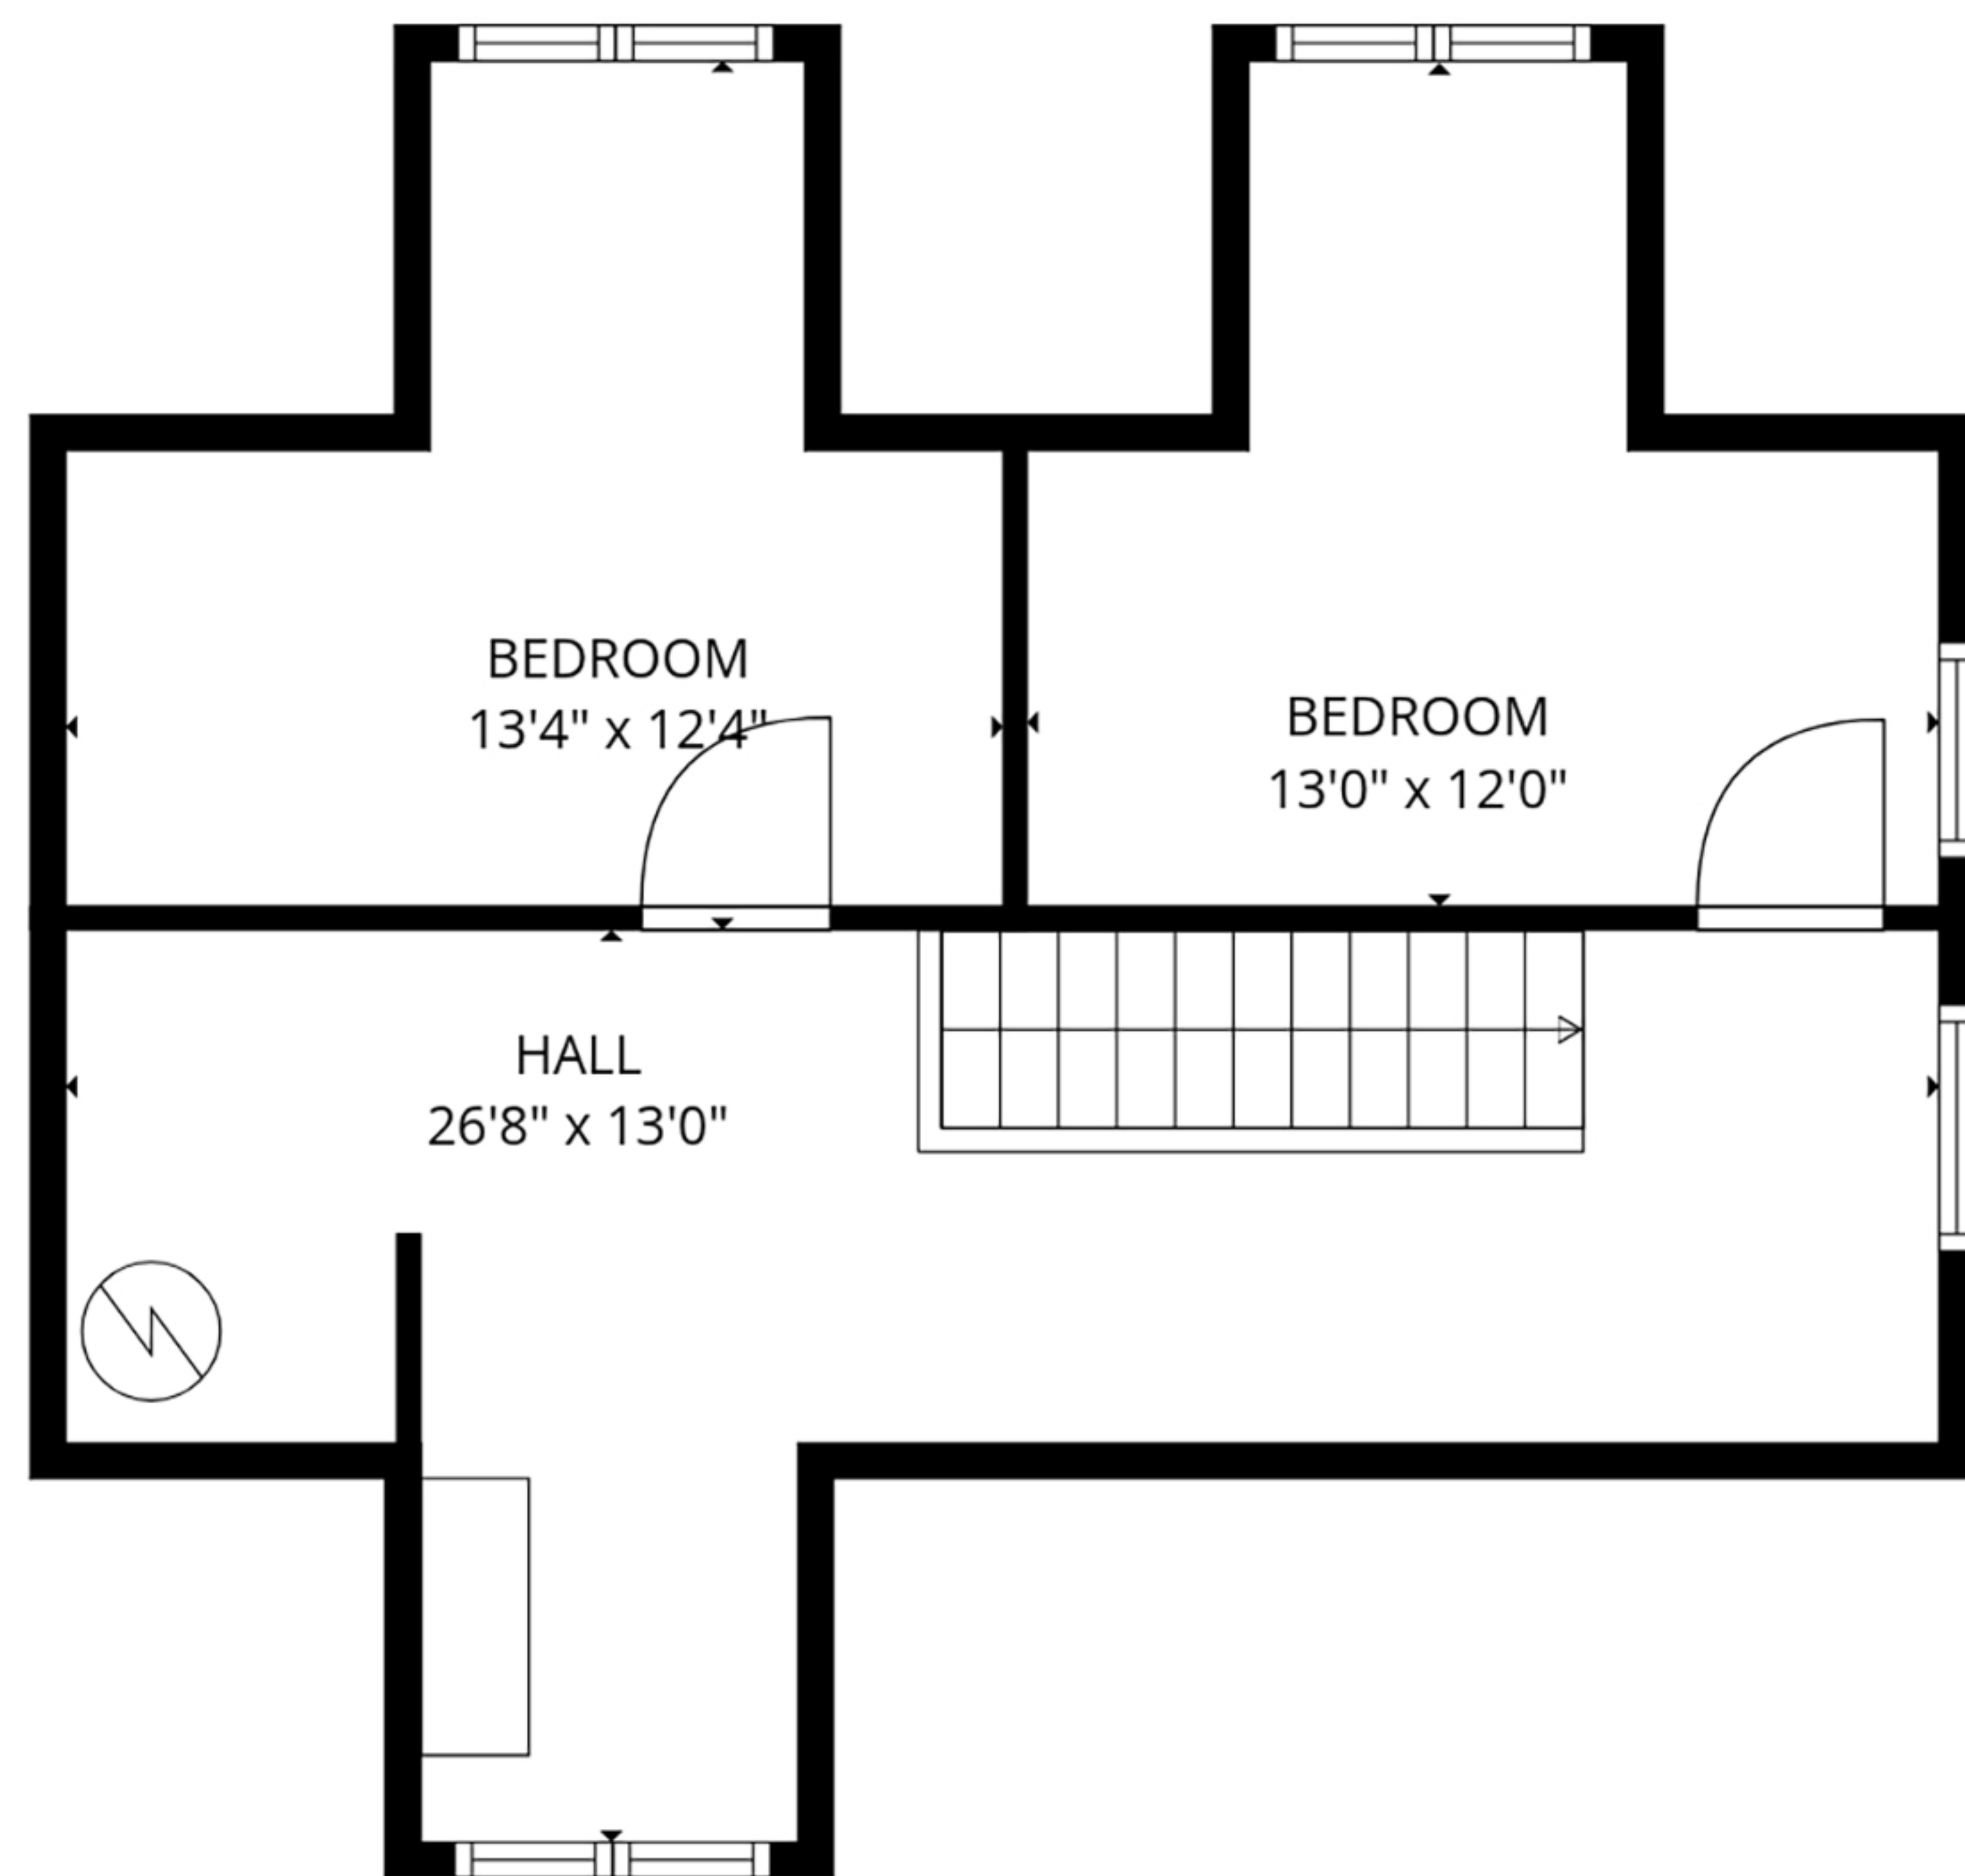

4310 Bedwell Harbour Rd

Approximate sq ft:
Main level: 1300 sq ft
Deck: 425 sq ft
Workshop: 150 sq ft
Upper level: 500 sq ft

Prepared for the exclusive use of Colin Denton and Dockside Realty Inc.
All measurements are approximate, buyer to verify if important.