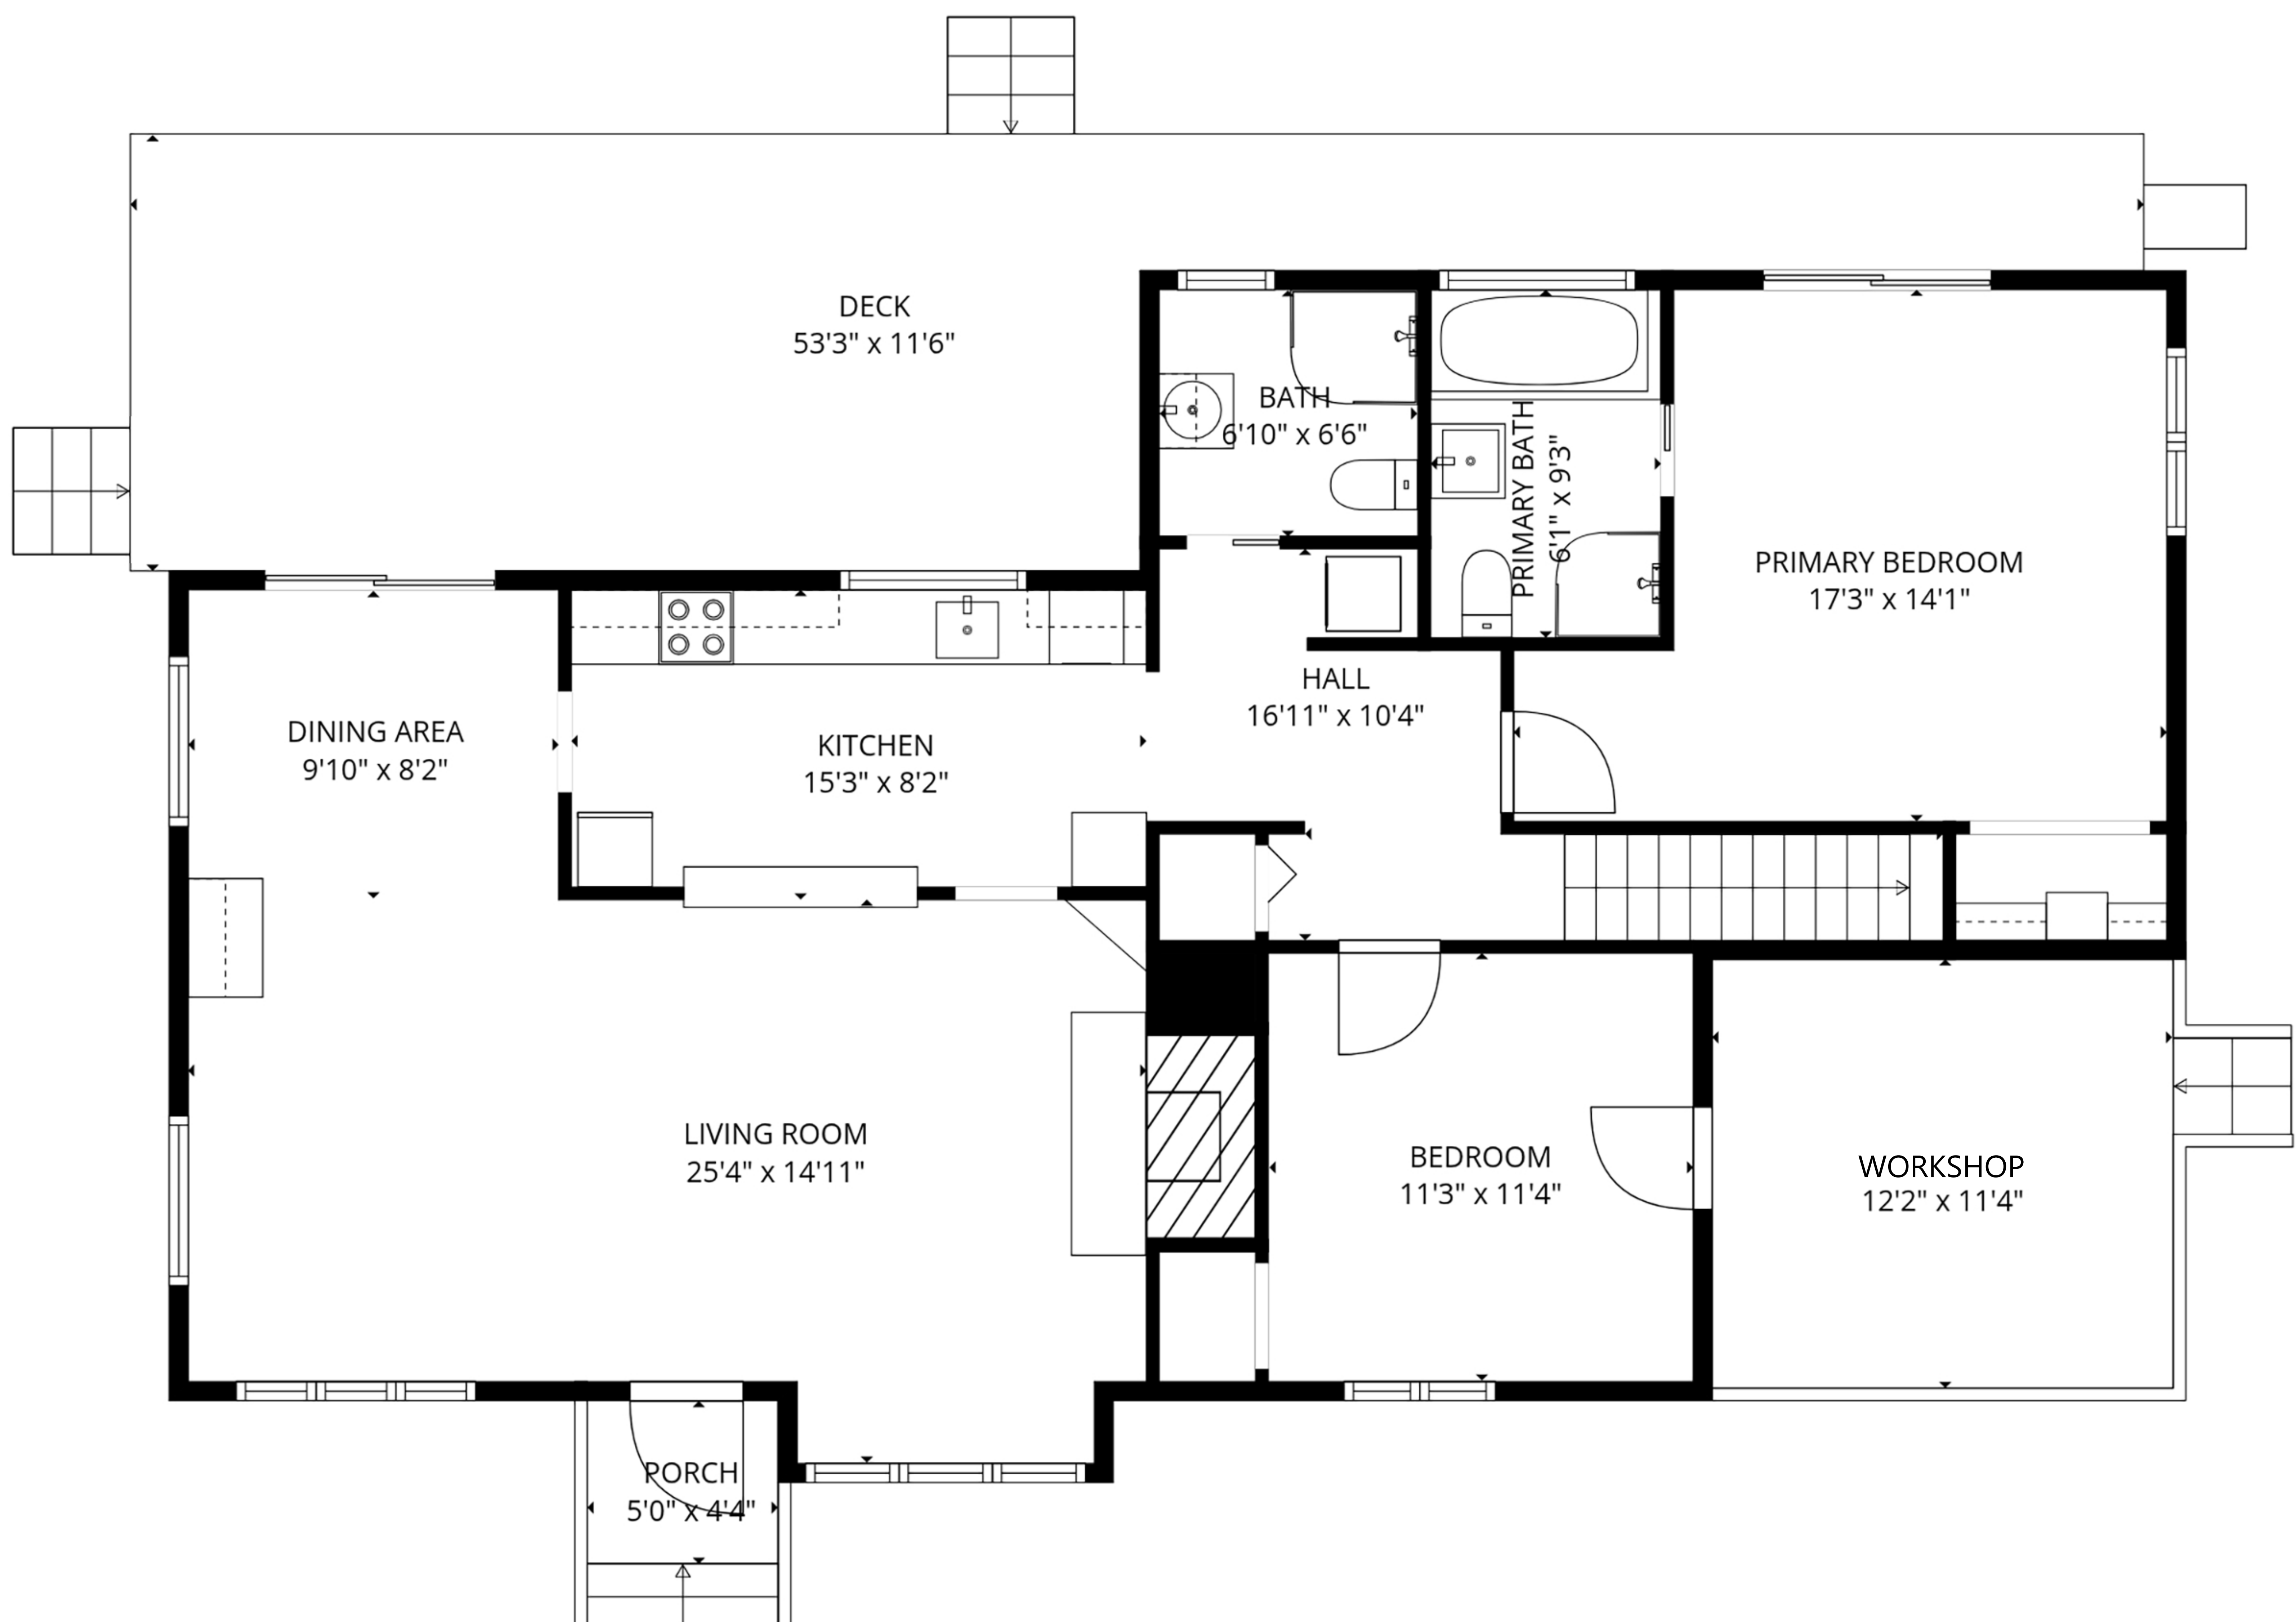

4310 Bedwell Harbour Rd

Approximate sq ft:
Main level: 1300 sq ft
Deck: 425 sq ft
Workshop: 150 sq ft
Upper level: 500 sq ft

Prepared for the exclusive use of Colin Denton and Dockside Realty Inc.
All measurements are approximate, buyer to verify if important.